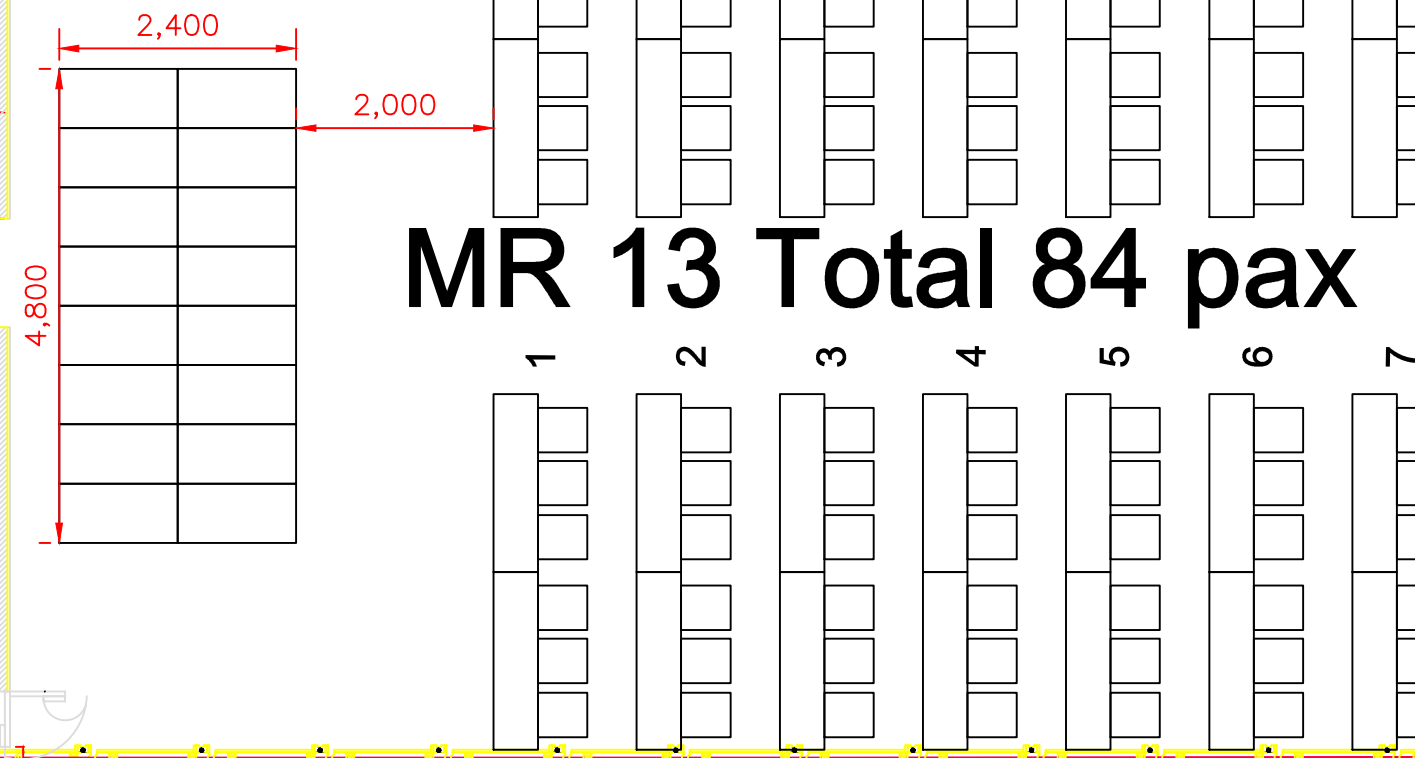

MR 14 Total 36 pax

MR 13 Total 84 pax

8F
STO

8F.06
VIP BOX

TRUE ICON HALL
299 ICONSIAM Shopping Center, 7th floor,
Charoennakorn Road, Klongtong Sai Subdistrict,
Klongsan District, Bangkok 10600

Project Name : MR 13, MR 14

Type of function : *Classroom style*

Pax : 36

Function Date :

Last Edited 19/9/19