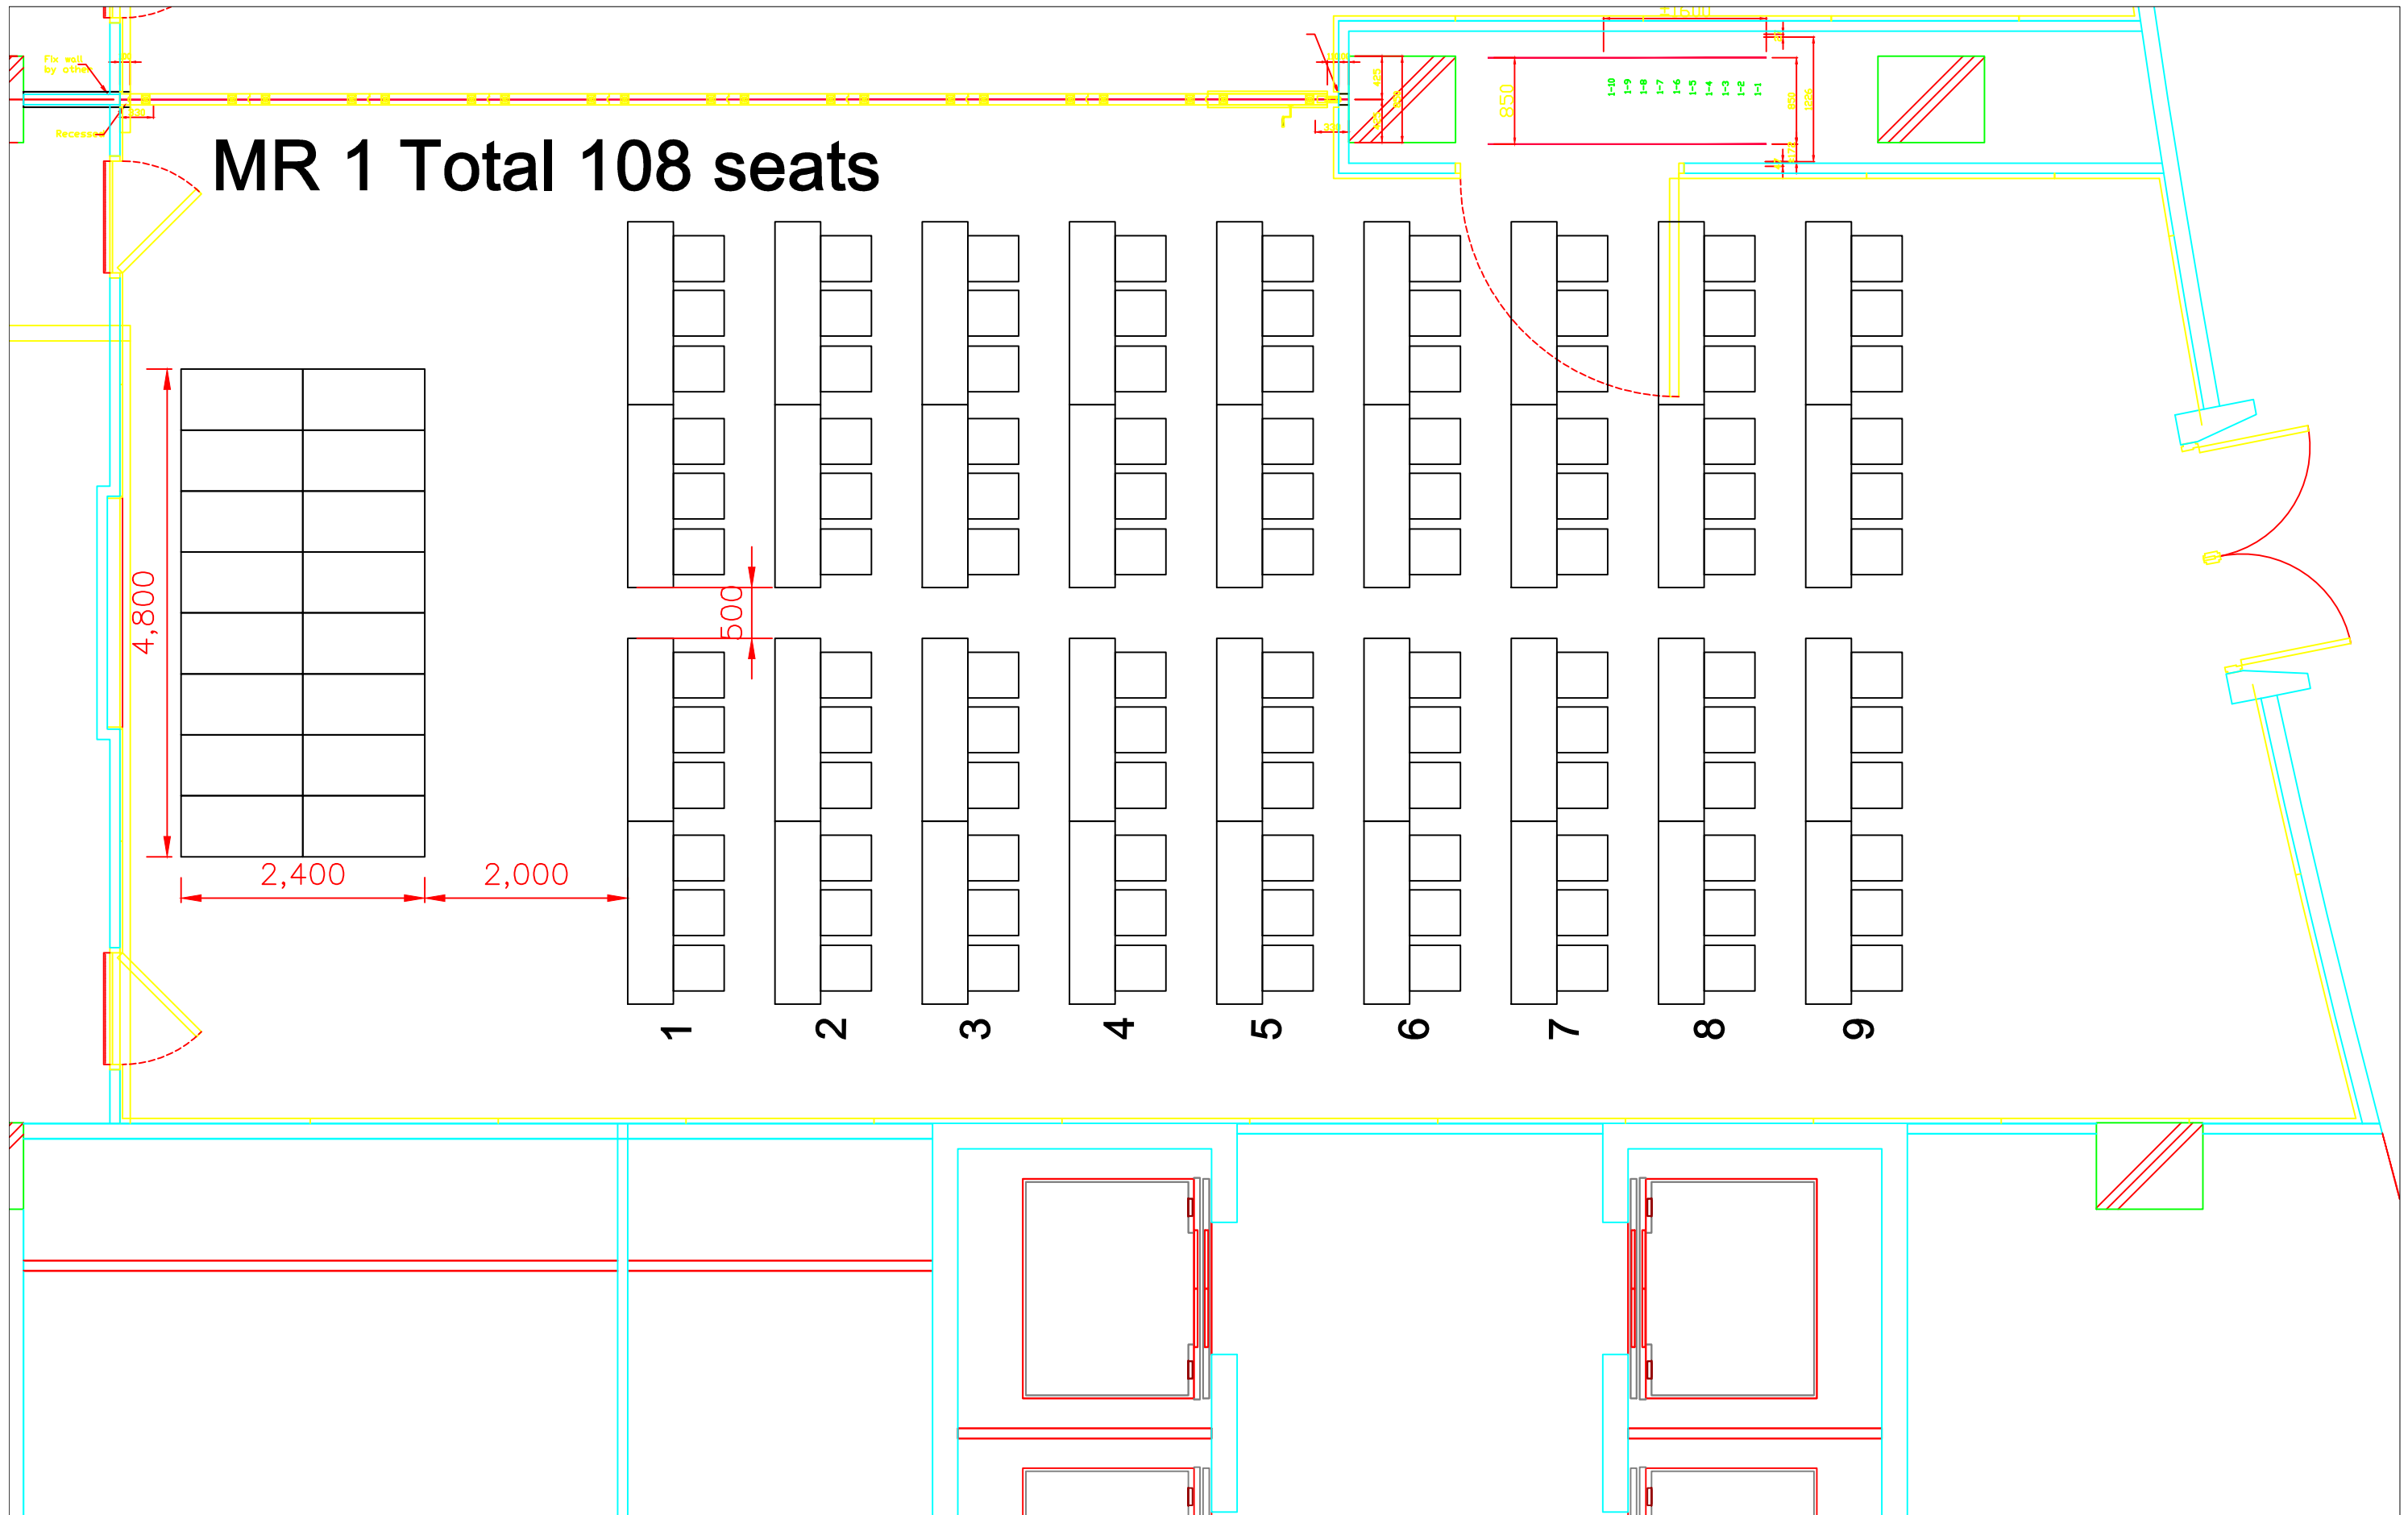

# MR 1 Total 108 seats

**TRUE ICON HALL**  
 299 ICONSIAM Shopping Center, 7th floor,  
 Charoennakorn Road, Klongtong Sai Subdistrict,  
 Klongsan District, Bangkok 10600

Project Name : MR 1

Type of function : *Classroom style*

Pax : 108

Function Date :

Last Edited 19/9/19