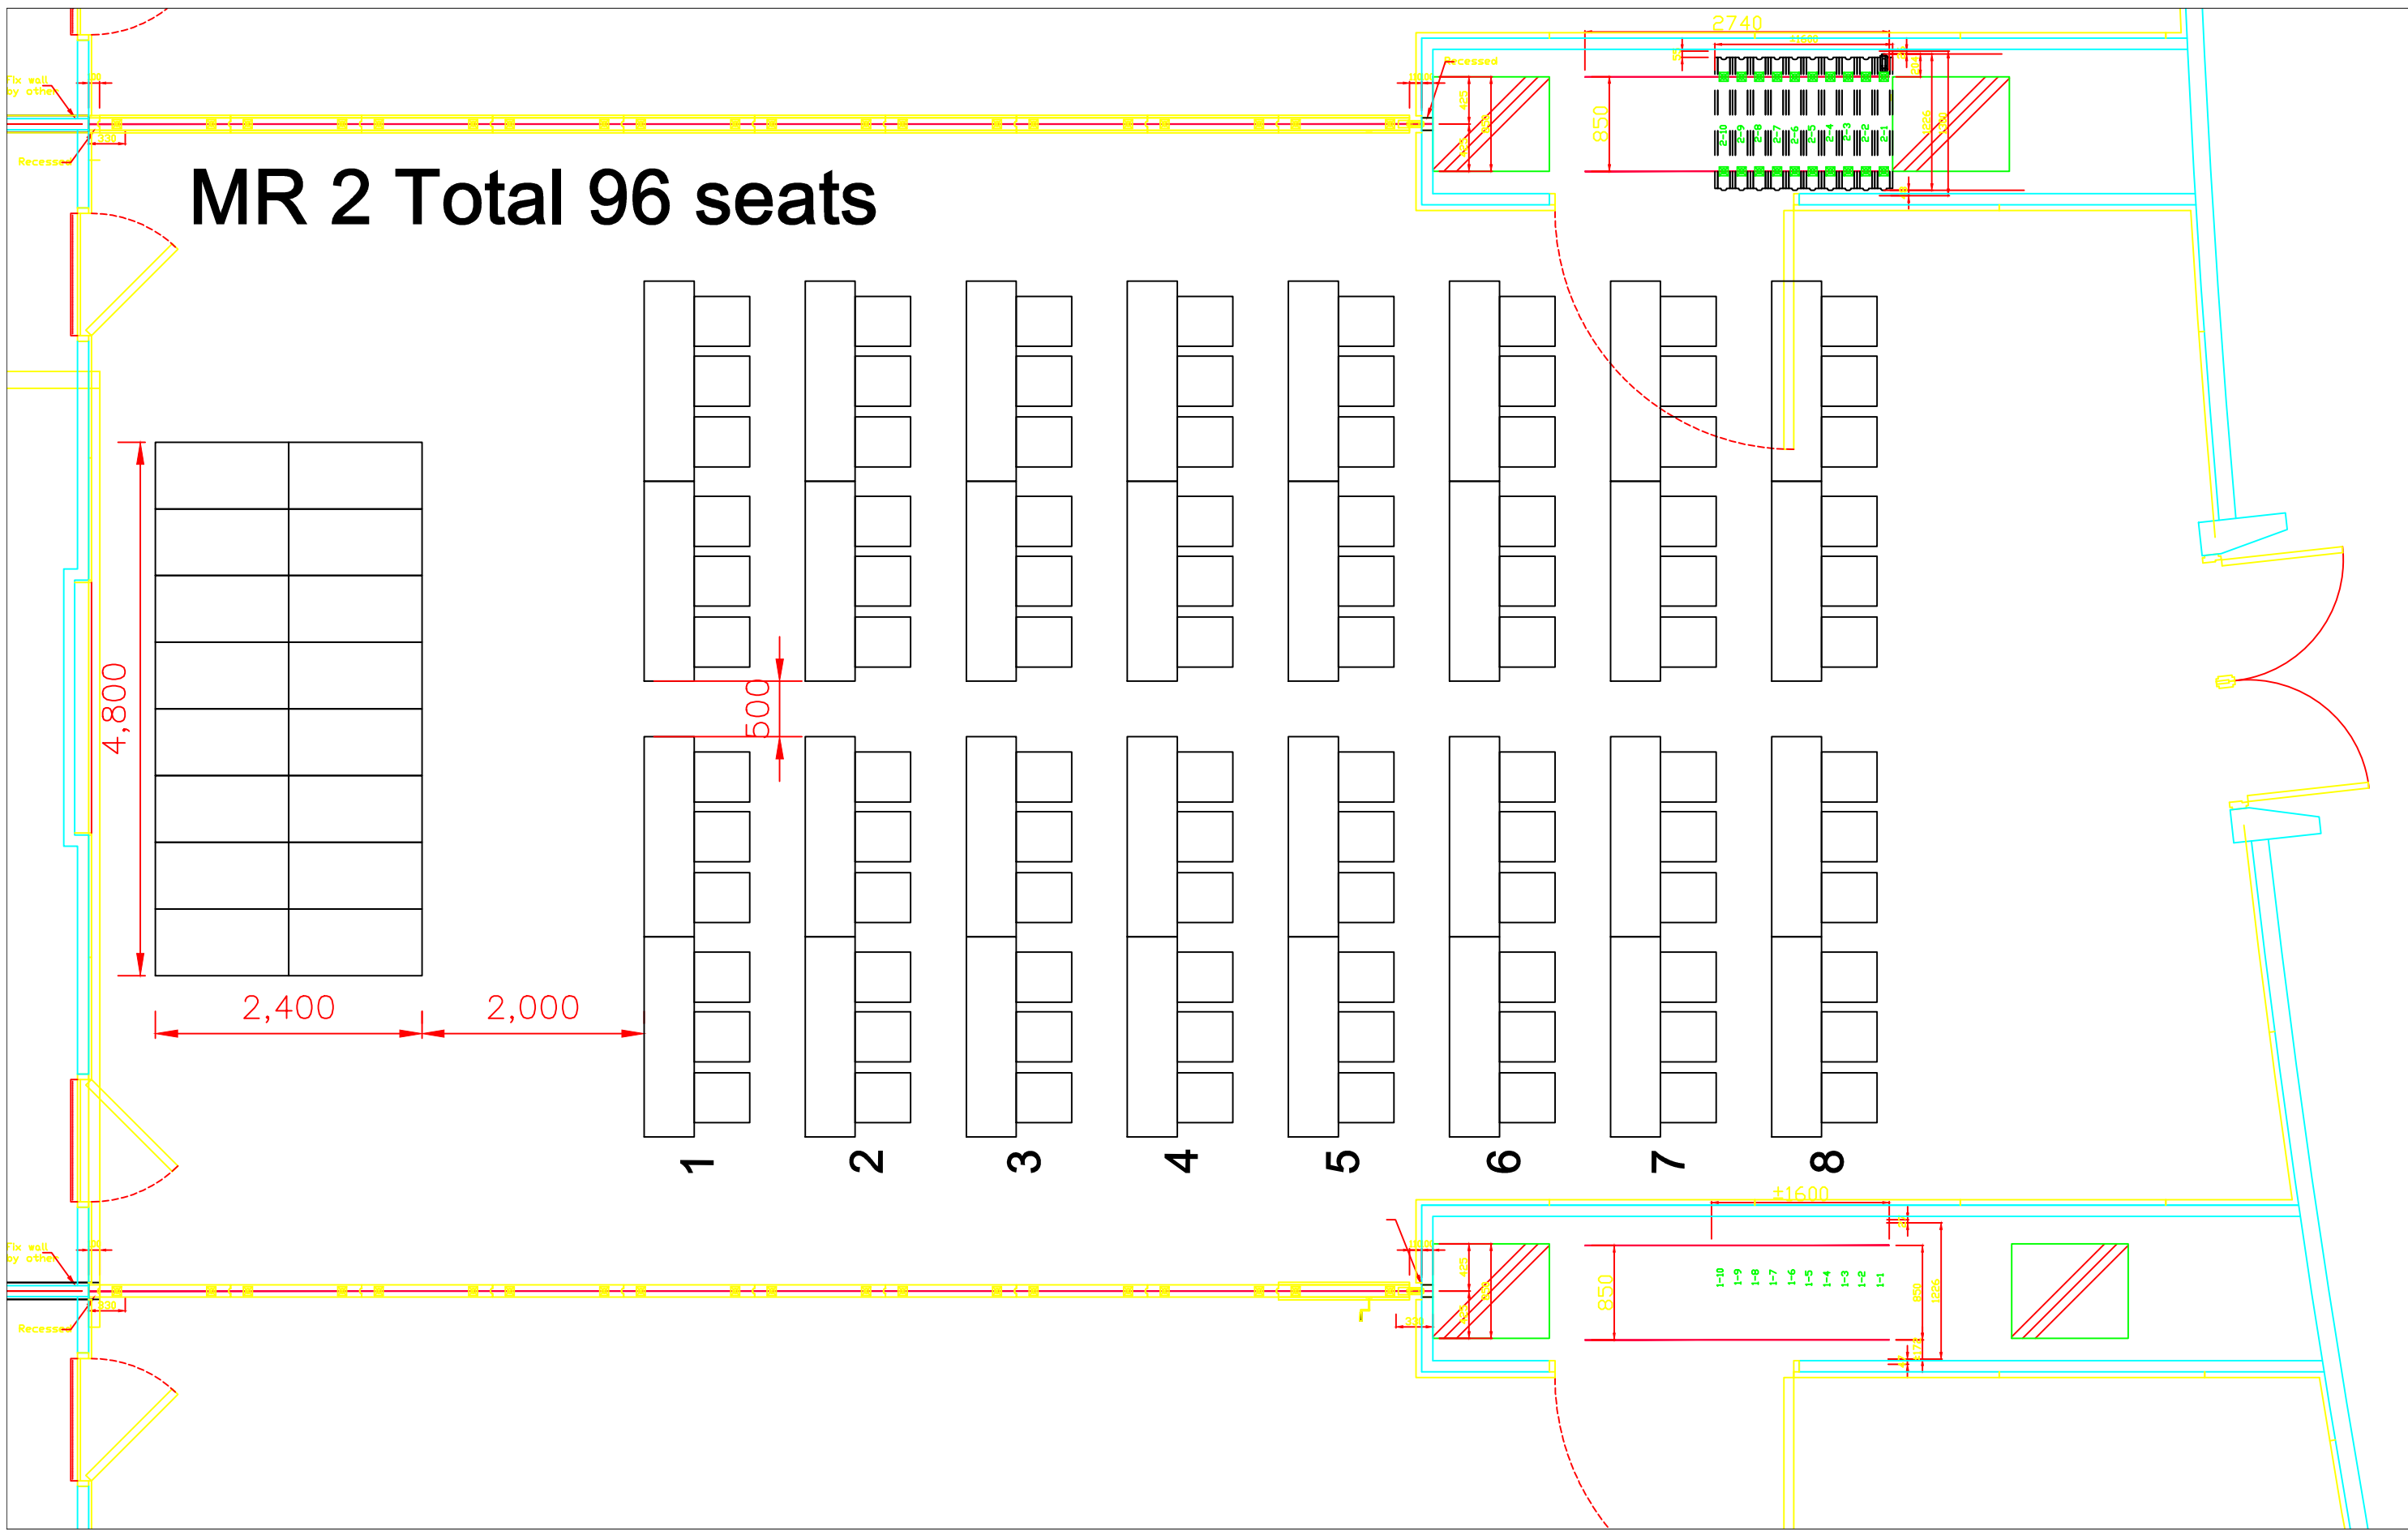

MR 2 Total 96 seats

TRUE ICON HALL
 299 ICONSIAM Shopping Center, 7th floor,
 Charoennakorn Road, Klongtongnai Subdistrict,
 Klongsan District, Bangkok 10600

Project Name : MR 2

Function Date :

Type of function : *Classroom style*